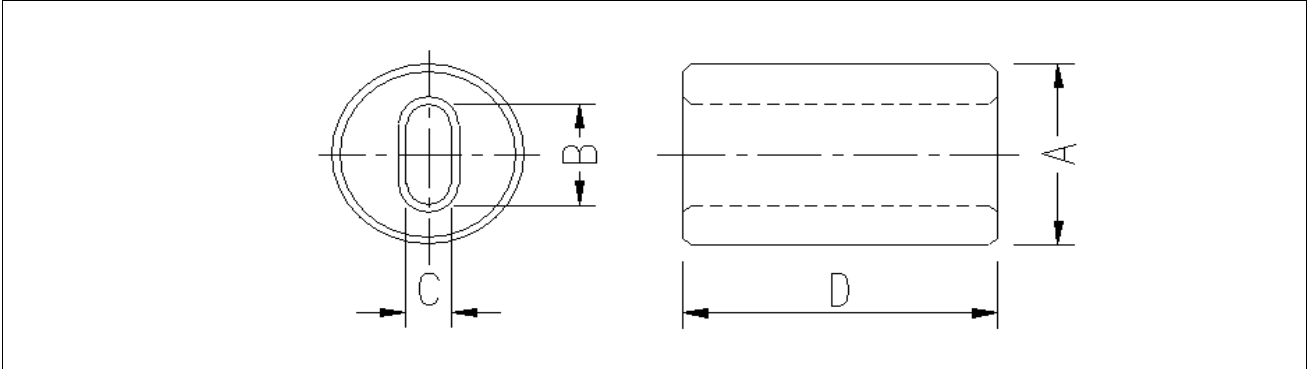

EMI Bead Core (REH Core)

1. Shape 形狀

2. Ordering Code 編碼規則

3. Dimensions 尺寸 (mm)

Core Size \ Conf.	A	B	C	D
REH 14.2x28.5x3.2x8.3	14.2±0.4	8.3±0.3	3.2±0.2	28.5±0.7