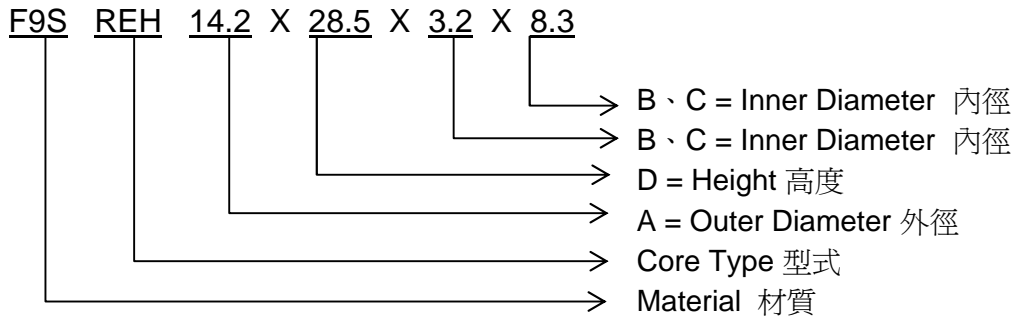

EMI Bead Core (REH Core)

1. Shape 形狀

2. Ordering Code 編碼規則

3. Dimensions 尺寸 (mm)

Core Size \ Conf.	A	B	C	D
REH 14.2x28.5x3.2x8.3	14.2±0.4	8.3±0.3	3.2±0.2	28.5±0.7